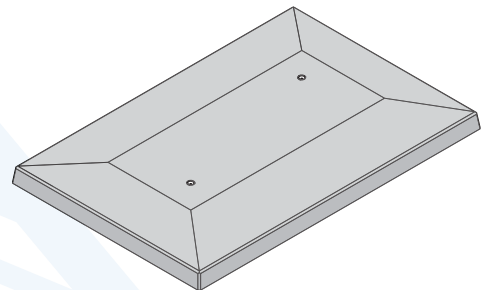

SPEED CUSHIONS

Do you have deteriorating rubber speed humps in your municipality?
 Make the switch to *engineered concrete* speed cushions for long-lasting durability.

Sizes currently available:

2040 (L) x 1740 (W) x 275 (T)

2040 (L) x 1940 (W) x 230 (T)

3000 (L) x 2000 (W) x 230 (T)

We can also manufacture custom sizes to suit individual project requirements. Additional features such as light reflectors can be accommodated as required.